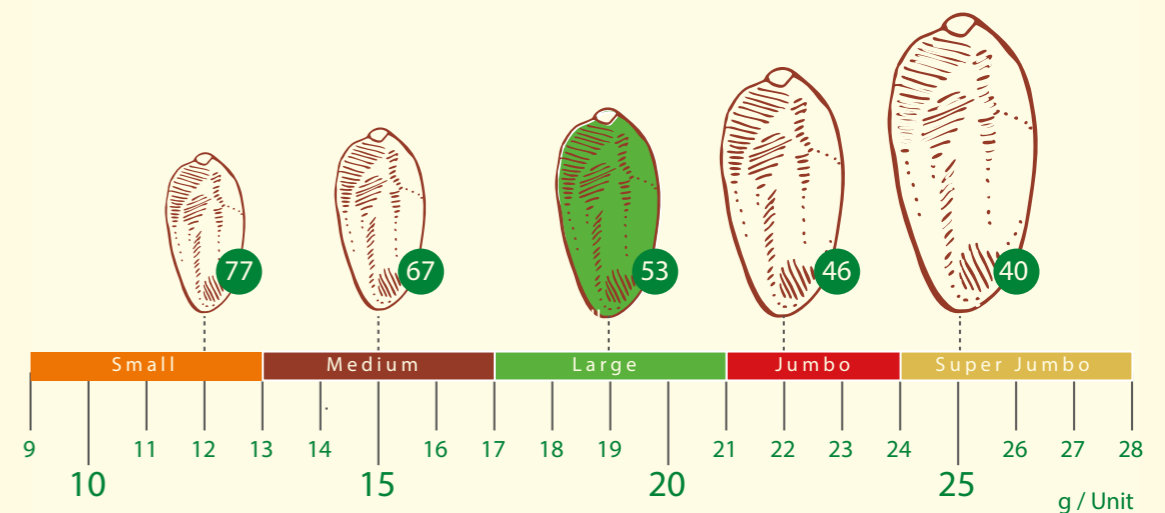

Al Ayala Dates - On the Go

Brand	Al Ayala Dates
Product Name	On the Go
Product Code	E3
Quality	Premium
Skin Separation	< 10%
Code	13
Moisture, RH	23-27%.
Validity	12 Months
Product Size	Large
Weight Range	17- 21 g
Ave. Dates / Kg	53

Net Weight / SKU 3 X 18 g

Gross Weight / SKU

Dimensions

SKU / Pallet

Bar Code