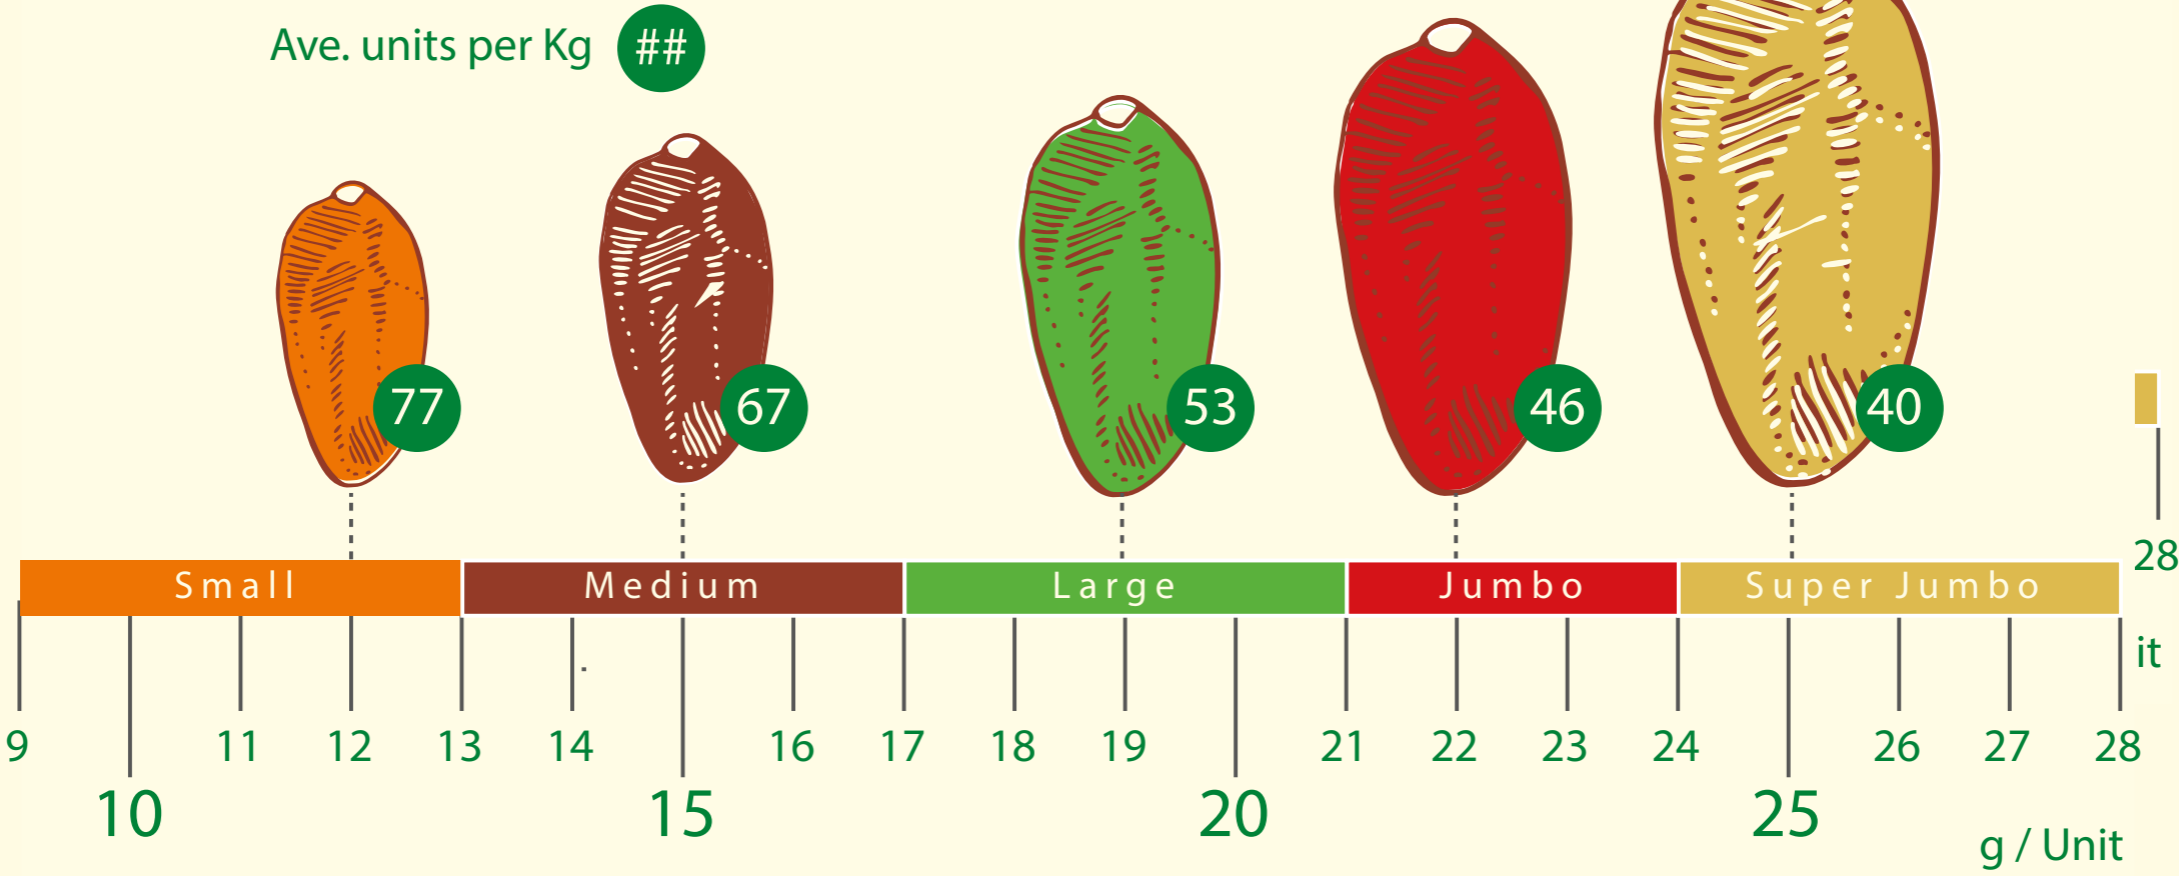

Net Weight / SKU	5 Kg
Gross Weight / SKU	5.4 Kg
Dimensions	29.2 X 38.7 X 8.4 cm
SKU / Pallet	200

Bar Code

تمر العائلة
ALAYLA DATES

Al Ayla Dates - Delight Jumbo

Brand	Al Ayla Dates
Product Name	Delight Jumbo
Product Code	B2
Quality	Delight
Skin Separation	< 20%
Code	22
Moisture, RH	23-27%
Validity	12 Months
Product Size	Jumbo
Weight Range	21- 24 g
Ave. Dates / Kg	46

Net Weight / SKU	5 Kg
Gross Weight / SKU	5.4 Kg
Dimensions	29.2 X 38.7 X 8.4 cm
SKU / Pallet	200

Bar Code

Al Ayla Dates - Delight Large

Brand	Al Ayala Dates
Product Name	Delight Large
Product Code	B3
Quality	Delight
Skin Separation	< 20%
Code	23
Moisture, RH	23-27%.
Validity	12 Months
Product Size	Large
Weight Range	17- 21 g
Ave. Dates / Kg	53
Net Weight / SKU	5 Kg
Gross Weight / SKU	5.4 Kg
Dimensions	29.2 X 38.7 X 8.4 cm
SKU / Pallet	200

Net Weight / SKU 3 X 18 g

Gross Weight / SKU

Dimensions

SKU / Pallet

Bar Code

Nadine Dates LLC

Specifications

Size Specifications

Our dates are machine-sorted according to the standard set in the chart above.

Skin Separation Specifications

Nadine Dates LLC

Premium

< 5%

Delight

< 20%

Classic