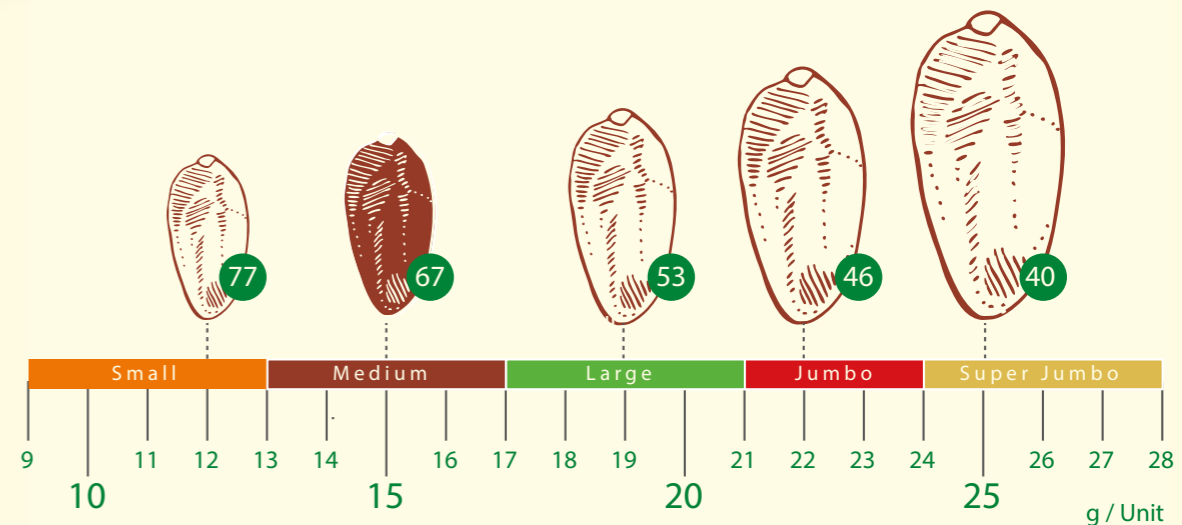

Net Weight / SKU	5 Kg
Gross Weight / SKU	5.4 Kg
Dimensions	29.2 X 38.7 X 8.4 cm
SKU / Pallet	200

Bar Code

Nadine Dates LLC

تمر العائلة
ALAYLA DATES

Al Ayla Dates - Premium Large

Brand	Al Ayala Dates
Product Name	Premium Large
Product Code	A3
Quality	Premium
Skin Separation	< 5%
Code	13
Moisture, RH	23-27%
Validity	12 Months
Product Size	Large
Weight Range	17- 21 g
Ave. Dates / Kg	53
Net Weight / SKU	5 Kg
Gross Weight / SKU	5.4 Kg
Dimensions	29.2 X 38.7 X 8.4 cm
SKU / Pallet	200

Bar Code

Al Ayla Dates - Premium Medium

Brand	Al Ayala Dates
Product Name	Premium Medium
Product Code	A4
Quality	Premium
Skin Separation	< 5%
Code	14
Moisture, RH	23-27%
Validity	12 Months
Product Size	Medium
Weight Range	14 - 17 g
Ave. Dates / Kg	67

Net Weight / SKU	5 Kg
Gross Weight / SKU	5.4 Kg
Dimensions	29.2 X 38.7 X 8.4 cm
SKU / Pallet	200

Bar Code

Al Ayla Dates - Premium Medium

Brand	Al Ayala Dates
Product Name	Premium Medium
Product Code	A5
Quality	Premium
Skin Separation	< 5%
Code	15
Moisture, RH	23-27%
Validity	12 Months
Product Size	Small
Weight Range	< 13 g
Ave. Dates / Kg	77

Net Weight / SKU	5 Kg
Gross Weight / SKU	5.4 Kg
Dimensions	29.2 X 38.7 X 8.4 cm
SKU / Pallet	200

Bar Code

Nadine Dates LLC

Delight Mega Boxes

Al Ayla Dates - Delight Jumbo Mix

Brand	Al Ayala Dates
Product Name	Delight Jumbo Mix
Product Code	B1
Quality	Delight
Skin Separation	< 20%
Code	21
Moisture, RH	23-27%.
Validity	12 Months
Product Size	Jumbo Mix
Weight Range	> 20 g
Ave. Dates / Kg	50