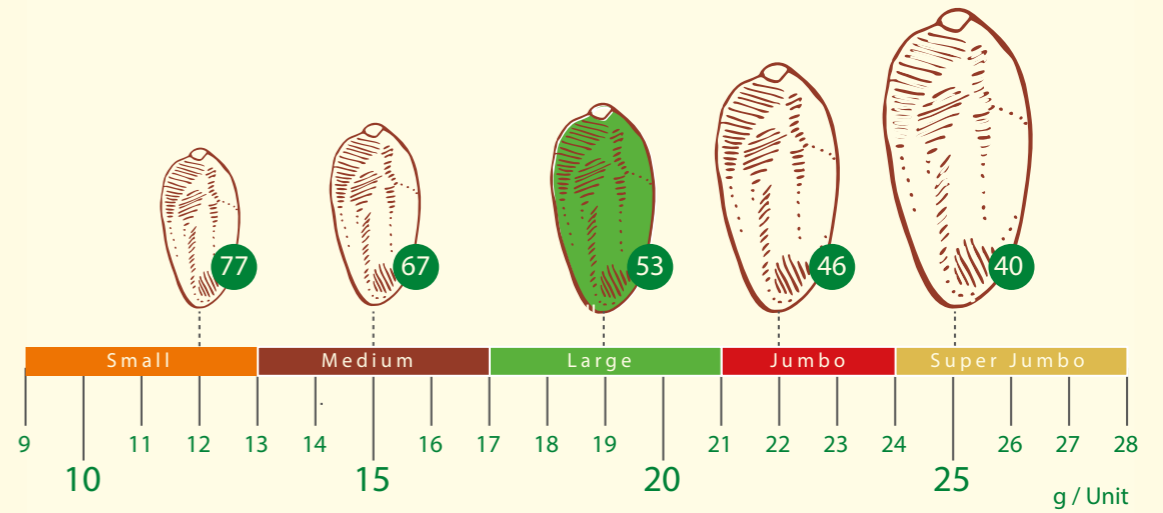

Single Pack	Master Pack
Net Weight / SKU 1 Kg	8 x 1 Kg
Gross Weight / SKU 1.1 Kg	9.2 Kg
Dimensions 18 x 13.5 x 7.5 cm	38.5 x 29 x 16.5 cm
SKU / Pallet 960	120

Bar Code