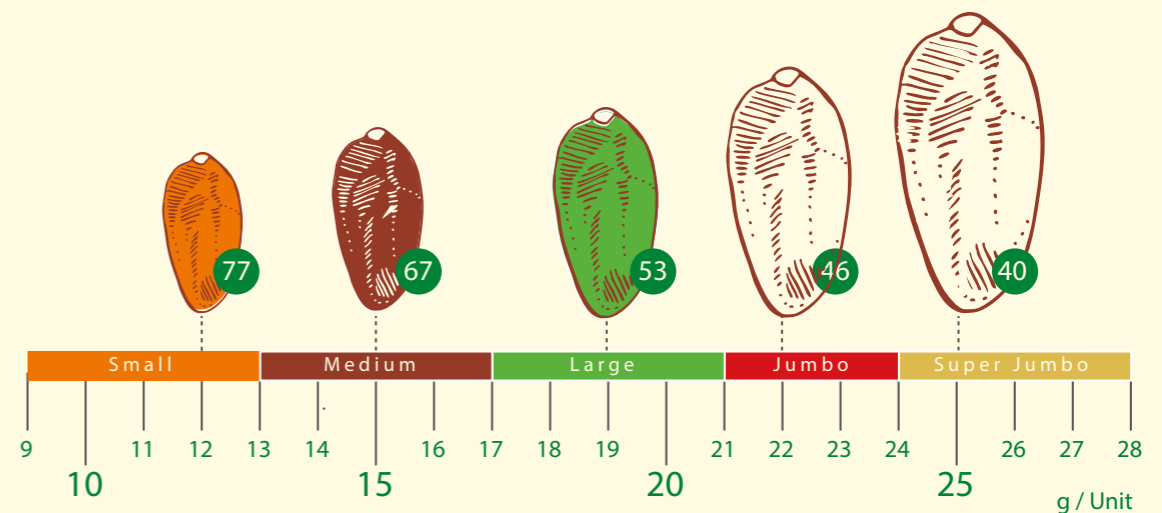

Net Weight / SKU	5 Kg
Gross Weight / SKU	5.4 Kg
Dimensions	29.2 X 38.7 X 8.4 cm
SKU / Pallet	200

Bar Code

تمر العائلة
ALAYLA DATES

Al Ayla Dates - Delight Jumbo

Brand	Al Ayla Dates
Product Name	Delight Jumbo
Product Code	B2
Quality	Delight
Skin Separation	< 20%
Code	22
Moisture, RH	23-27%
Validity	12 Months
Product Size	Jumbo
Weight Range	21- 24 g
Ave. Dates / Kg	46

Net Weight / SKU	5 Kg
Gross Weight / SKU	5.4 Kg
Dimensions	29.2 X 38.7 X 8.4 cm
SKU / Pallet	200

Bar Code

Al Ayla Dates - Delight Large

Brand	Al Ayala Dates
Product Name	Delight Large
Product Code	B3
Quality	Delight
Skin Separation	< 20%
Code	23
Moisture, RH	23-27%.
Validity	12 Months
Product Size	Large
Weight Range	17- 21 g
Ave. Dates / Kg	53
Net Weight / SKU	5 Kg
Gross Weight / SKU	5.4 Kg
Dimensions	29.2 X 38.7 X 8.4 cm
SKU / Pallet	200

Net Weight / SKU 5 Kg
Gross Weight / SKU 5.4 Kg
Dimensions 29.2 X 38.7 X 8.4 cm
SKU / Pallet 200

Bar Code

Orange Box - Balloon Mix

Brand	Orange Box
Product Name	Balloon Mix
Product Code	C3
Quality	Balloon
Skin Separation	> 30%
Code	50
Moisture, RH	23-27%.
Validity	12 Months
Product Size	SML
Weight Range	< 21 g
Ave. Dates / Kg	65

Net Weight / SKU	5 Kg
Gross Weight / SKU	5.4 Kg
Dimensions	29.2 X 38.7 X 8.4 cm
SKU / Pallet	200

Bar Code

Nadine Dates LLC

Small Packages

Al Ayla Dates - Compact Box

Brand Al Ayala Dates
Product Name Compact Box
Product Code D1
Quality Premium
Skin Separation < 5%
Code 13
Moisture, RH 23-27%.
Validity 12 Months