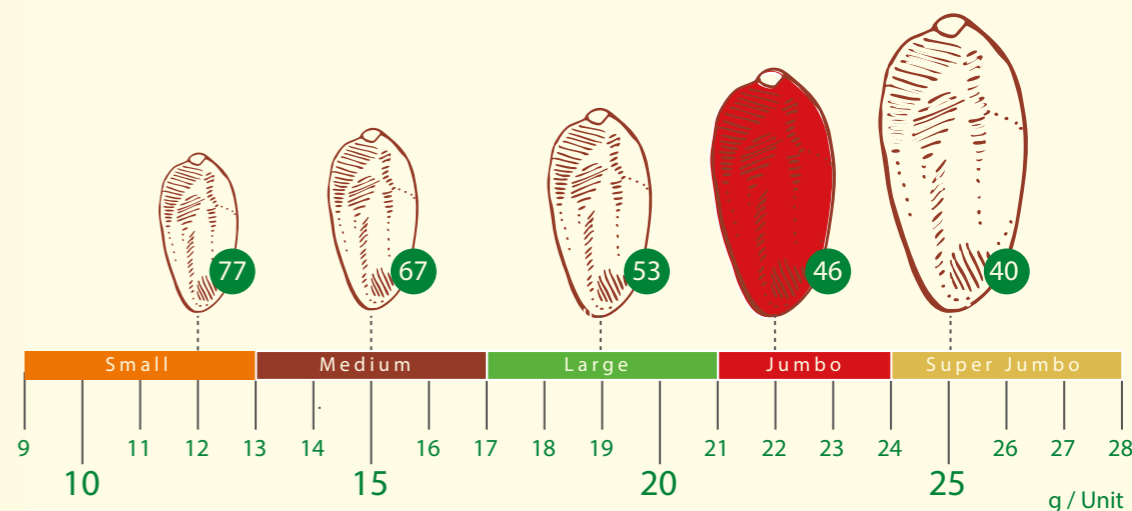

Net Weight / SKU	5 Kg
Gross Weight / SKU	5.4 Kg
Dimensions	29.2 X 38.7 X 8.4 cm
SKU / Pallet	200

Bar Code

Al Ayla Dates - Premium Jumbo

Brand	Al Ayala Dates
Product Name	Premium Jumbo
Product Code	A2
Quality	Premium
Skin Separation	< 5%
Code	12
Moisture, RH	23-27%
Validity	12 Months
Product Size	Jumbo
Weight Range	21- 24 g
Ave. Dates / Kg	46

Net Weight / SKU	5 Kg
Gross Weight / SKU	5.4 Kg
Dimensions	29.2 X 38.7 X 8.4 cm
SKU / Pallet	200

Bar Code

Nadine Dates LLC

تمر العائلة
ALAYLA DATES

Al Ayla Dates - Premium Large

Brand	Al Ayala Dates
Product Name	Premium Large
Product Code	A3
Quality	Premium
Skin Separation	< 5%
Code	13
Moisture, RH	23-27%
Validity	12 Months
Product Size	Large
Weight Range	17- 21 g
Ave. Dates / Kg	53
Net Weight / SKU	5 Kg
Gross Weight / SKU	5.4 Kg
Dimensions	29.2 X 38.7 X 8.4 cm
SKU / Pallet	200

Bar Code

Al Ayla Dates - Premium Medium

Brand	Al Ayala Dates
Product Name	Premium Medium
Product Code	A4
Quality	Premium
Skin Separation	< 5%
Code	14
Moisture, RH	23-27%
Validity	12 Months
Product Size	Medium
Weight Range	14 - 17 g
Ave. Dates / Kg	67

Net Weight / SKU	5 Kg
Gross Weight / SKU	5.4 Kg
Dimensions	29.2 X 38.7 X 8.4 cm
SKU / Pallet	200

Bar Code

Al Ayla Dates - Premium Medium

Brand	Al Ayala Dates
Product Name	Premium Medium
Product Code	A5
Quality	Premium
Skin Separation	< 5%
Code	15
Moisture, RH	23-27%
Validity	12 Months
Product Size	Small
Weight Range	< 13 g
Ave. Dates / Kg	77