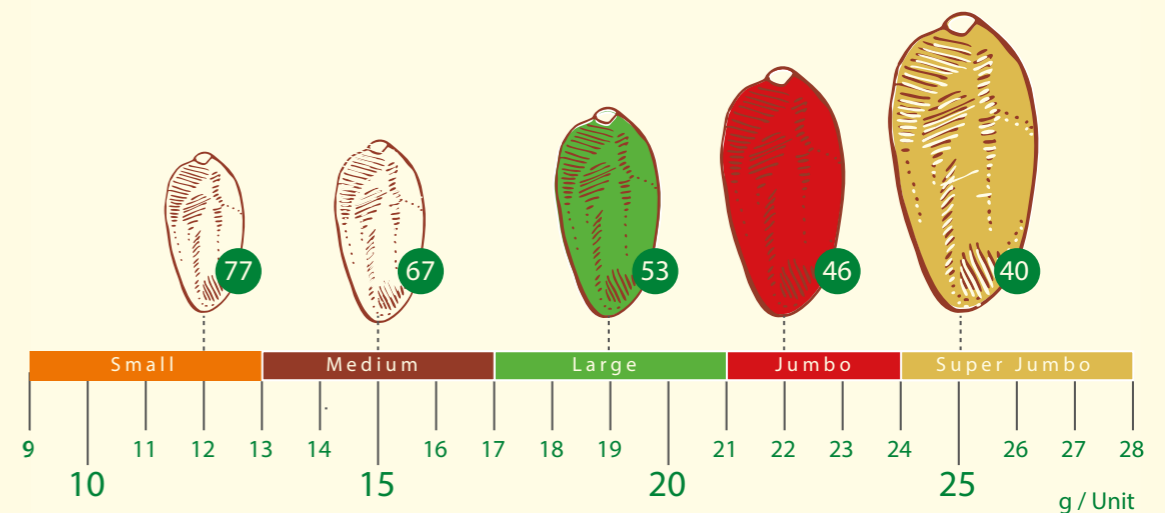

Net Weight / SKU	5 Kg
Gross Weight / SKU	5.4 Kg
Dimensions	29.2 X 38.7 X 8.4 cm
SKU / Pallet	200

Bar Code

Al Ayla Dates - Premium Medium

Brand	Al Ayala Dates
Product Name	Premium Medium
Product Code	A5
Quality	Premium
Skin Separation	< 5%
Code	15
Moisture, RH	23-27%
Validity	12 Months
Product Size	Small
Weight Range	< 13 g
Ave. Dates / Kg	77

Net Weight / SKU	5 Kg
Gross Weight / SKU	5.4 Kg
Dimensions	29.2 X 38.7 X 8.4 cm
SKU / Pallet	200

Bar Code

Nadine Dates LLC

Delight Mega Boxes

Al Ayla Dates - Delight Jumbo Mix

Brand	Al Ayala Dates
Product Name	Delight Jumbo Mix
Product Code	B1
Quality	Delight
Skin Separation	< 20%
Code	21
Moisture, RH	23-27%.
Validity	12 Months
Product Size	Jumbo Mix
Weight Range	> 20 g
Ave. Dates / Kg	50

Net Weight / SKU	5 Kg
Gross Weight / SKU	5.4 Kg
Dimensions	29.2 X 38.7 X 8.4 cm
SKU / Pallet	200

Bar Code

تمر العائلة
ALAYLA DATES

Al Ayla Dates - Delight Jumbo

Brand	Al Ayla Dates
Product Name	Delight Jumbo
Product Code	B2
Quality	Delight
Skin Separation	< 20%
Code	22
Moisture, RH	23-27%
Validity	12 Months
Product Size	Jumbo
Weight Range	21- 24 g
Ave. Dates / Kg	46

Net Weight / SKU	5 Kg
Gross Weight / SKU	5.4 Kg
Dimensions	29.2 X 38.7 X 8.4 cm
SKU / Pallet	200

Bar Code

Al Ayla Dates - Delight Large

Brand	Al Ayala Dates
Product Name	Delight Large
Product Code	B3
Quality	Delight
Skin Separation	< 20%
Code	23
Moisture, RH	23-27%.
Validity	12 Months
Product Size	Large
Weight Range	17- 21 g
Ave. Dates / Kg	53
Net Weight / SKU	5 Kg
Gross Weight / SKU	5.4 Kg
Dimensions	29.2 X 38.7 X 8.4 cm
SKU / Pallet	200