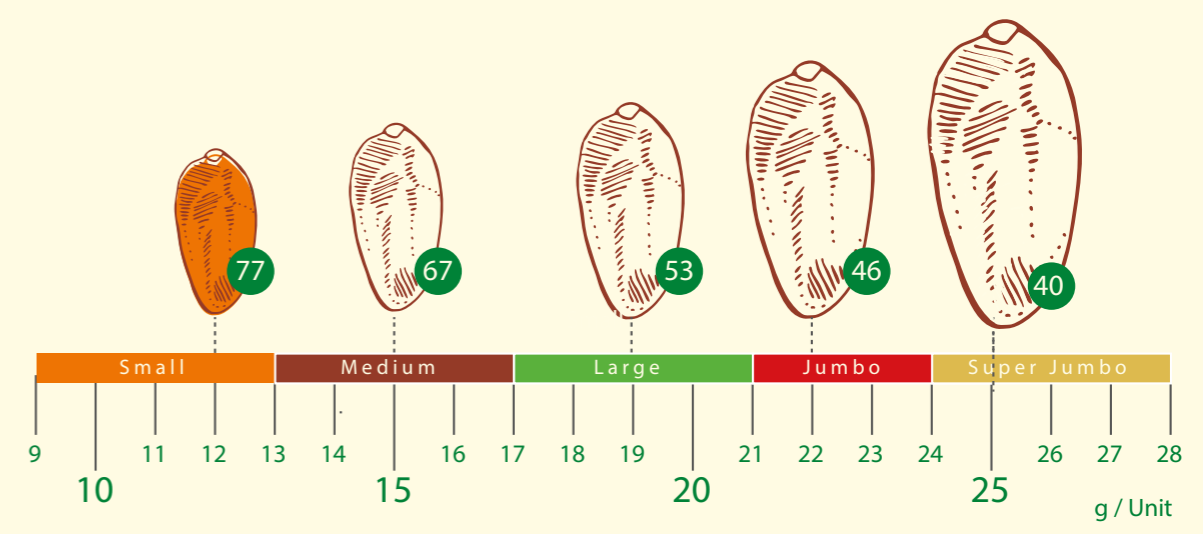

Bar Code

Al Ayla Dates - Premium Medium

Brand	Al Ayala Dates
Product Name	Premium Medium
Product Code	A4
Quality	Premium
Skin Separation	< 5%
Code	14
Moisture, RH	23-27%
Validity	12 Months
Product Size	Medium
Weight Range	14 - 17 g
Ave. Dates / Kg	67

Net Weight / SKU	5 Kg
Gross Weight / SKU	5.4 Kg
Dimensions	29.2 X 38.7 X 8.4 cm
SKU / Pallet	200

Bar Code

Al Ayla Dates - Premium Medium

Brand	Al Ayala Dates
Product Name	Premium Medium
Product Code	A5
Quality	Premium
Skin Separation	< 5%
Code	15
Moisture, RH	23-27%
Validity	12 Months
Product Size	Small
Weight Range	< 13 g
Ave. Dates / Kg	77

Net Weight / SKU	5 Kg
Gross Weight / SKU	5.4 Kg
Dimensions	29.2 X 38.7 X 8.4 cm
SKU / Pallet	200

Bar Code

Nadine Dates LLC

Delight Mega Boxes

Al Ayla Dates - Delight Jumbo Mix

Brand	Al Ayala Dates
Product Name	Delight Jumbo Mix
Product Code	B1
Quality	Delight
Skin Separation	< 20%
Code	21
Moisture, RH	23-27%.
Validity	12 Months
Product Size	Jumbo Mix
Weight Range	> 20 g
Ave. Dates / Kg	50

Net Weight / SKU	5 Kg
Gross Weight / SKU	5.4 Kg
Dimensions	29.2 X 38.7 X 8.4 cm
SKU / Pallet	200

Bar Code

تمر العائلة
ALAYLA DATES

Al Ayla Dates - Delight Jumbo

Brand	Al Ayla Dates
Product Name	Delight Jumbo
Product Code	B2
Quality	Delight
Skin Separation	< 20%
Code	22
Moisture, RH	23-27%
Validity	12 Months
Product Size	Jumbo
Weight Range	21- 24 g
Ave. Dates / Kg	46