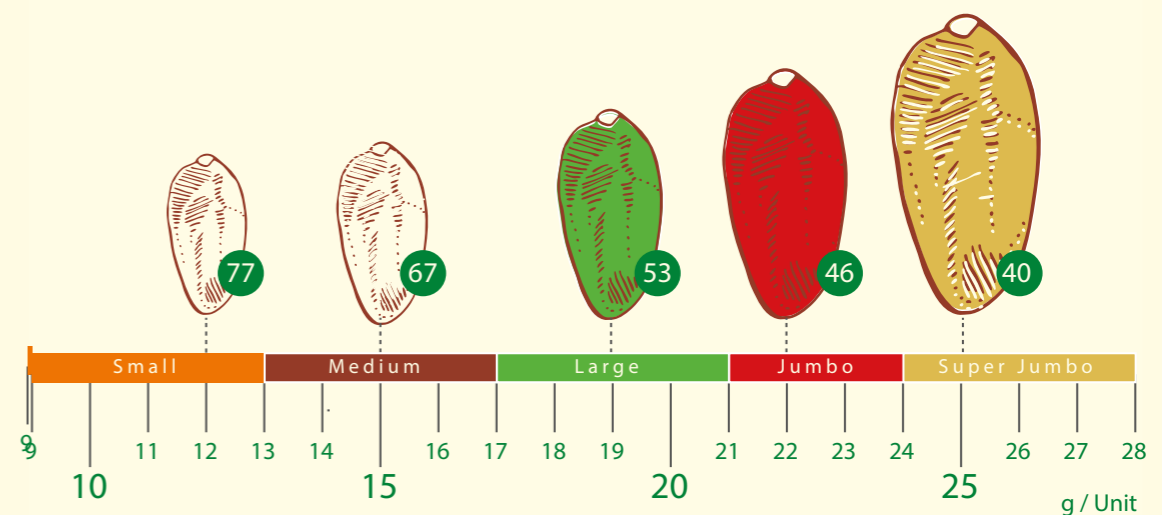

Green Box - Classic Jumbo Mix

Brand	Green Box
Product Name	Classic Jumbo Mix
Product Code	C1
Quality	Classic
Skin Separation	< 30%
Code	30
Moisture, RH	23-27%.
Validity	12 Months
Product Size	Jumbo Mix
Weight Range	> 21 g
Ave. Dates / Kg	46

Net Weight / SKU	5 Kg
Gross Weight / SKU	5.4 Kg
Dimensions	29.2 X 38.7 X 8.4 cm
SKU / Pallet	200

Bar Code