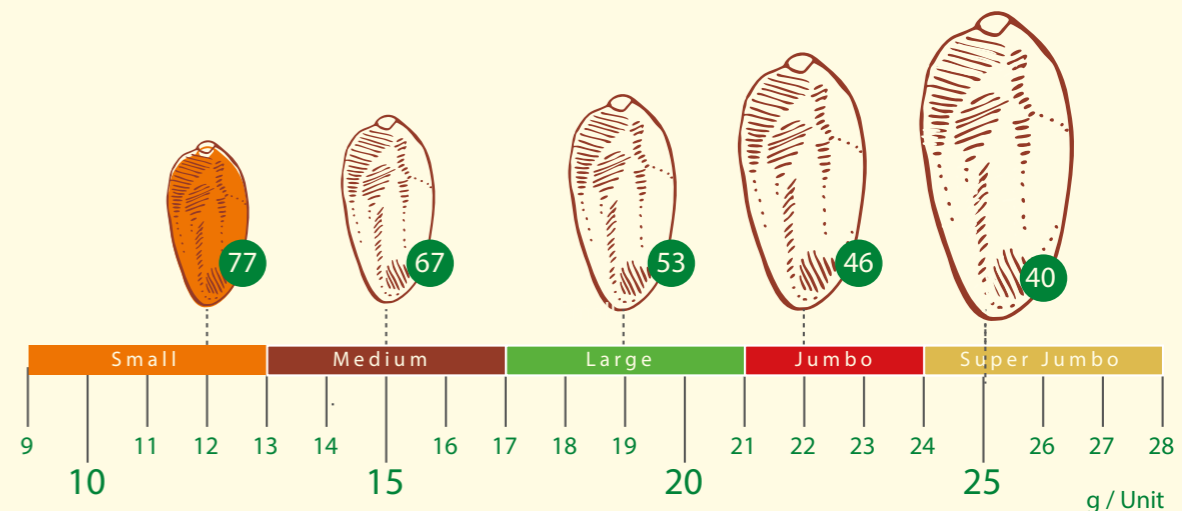

Net Weight / SKU	5 Kg
Gross Weight / SKU	5.4 Kg
Dimensions	29.2 X 38.7 X 8.4 cm
SKU / Pallet	200

Bar Code

Al Ayla Dates - Delight Large

Brand	Al Ayala Dates
Product Name	Delight Large
Product Code	B3
Quality	Delight
Skin Separation	< 20%
Code	23
Moisture, RH	23-27%.
Validity	12 Months
Product Size	Large
Weight Range	17- 21 g
Ave. Dates / Kg	53
Net Weight / SKU	5 Kg
Gross Weight / SKU	5.4 Kg
Dimensions	29.2 X 38.7 X 8.4 cm
SKU / Pallet	200

Single Pack

Master Pack

Net Weight / SKU 1 Kg 8 x 1 Kg
Gross Weight / SKU 1.1 Kg 9.2 Kg
Dimensions 18 x 13.5 x 7.5 cm 38.5 x 29 x 16.5 cm
SKU / Pallet 960 120

Bar Code

Al Ayla Dates - Mini Compact Box

Brand Al Ayala Dates
Product Name Mini Compact Box
Product Code D3
Quality Premium
Skin Separation < 15%
Code 14
Moisture, RH 23-27%.
Validity 12 Months

Product Size Small
Weight Range <13 g
Ave. Dates / Kg 77

Single Pack

Master Pack

Net Weight / SKU	500 g	16 X 500 g
Gross Weight / SKU	550 g	9.2 Kg
Dimensions	18 x 13.5 x 4.5 cm	38.5 x 29 x 20 cm
SKU / Pallet	1,920	120

Bar Code

Al Ayla Dates - Family Box

Brand Al Ayala Dates
Product Name Delight Large
Product Code D4
Quality Delight
Skin Separation < 20%
Code 23
Moisture, RH 23-27%.
Validity 18 Months

Product Size Large
Weight Range 17 - 21 g
Ave. Dates / Kg 53