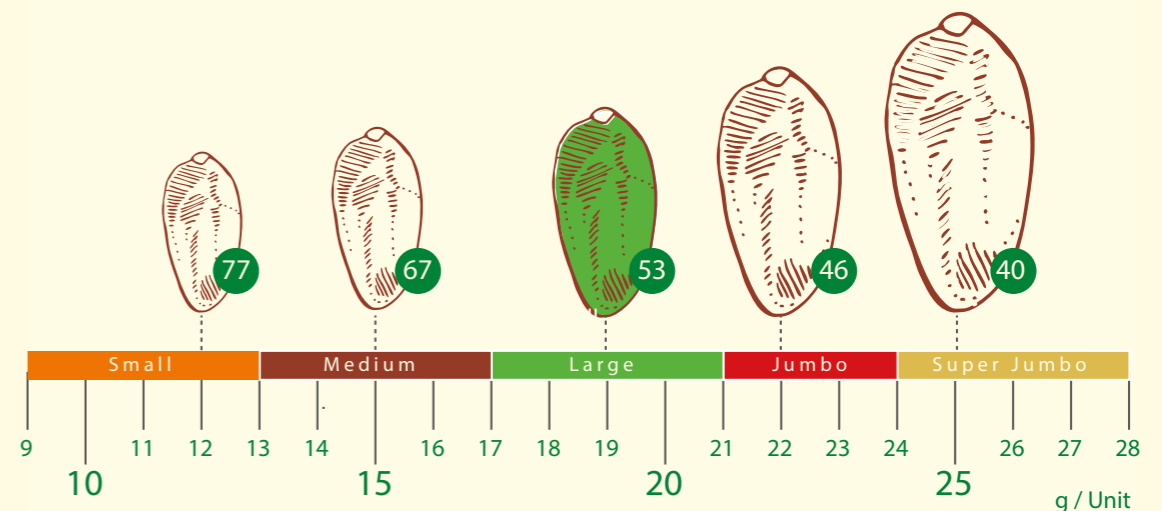

Bar Code

Al Ayla Dates - Family Box

Brand Al Ayala Dates
Product Name Delight Large
Product Code D4
Quality Delight
Skin Separation < 20%
Code 23
Moisture, RH 23-27%.
Validity 18 Months

Product Size Large
Weight Range 17 - 21 g
Ave. Dates / Kg 53

	Single Pack	Master Pack
Net Weight / SKU	1 Kg	4 x 1 Kg
Gross Weight / SKU	1.1 Kg	4.6 Kg
Dimensions	26.5 x 13 x 5 cm	27 x 27 x 12 cm
SKU / Pallet	-	-

Bar Code

Nadine Dates LLC

Small Packages

Al Ayla Dates - Snack Bag