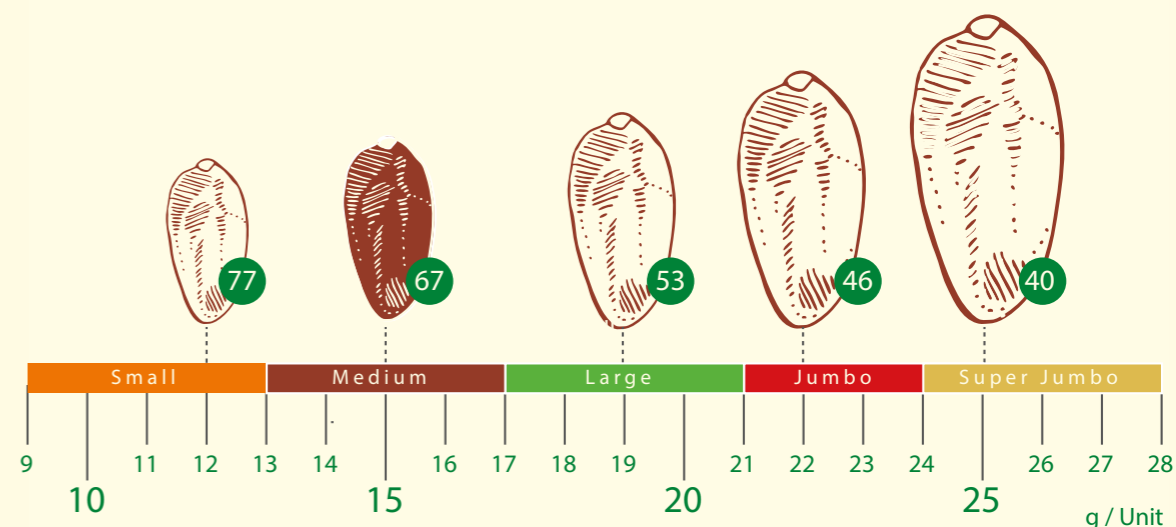

Al Ayla Dates - Delight Medium

Brand	Al Ayala Dates
Product Name	Delight Medium
Product Code	B4
Quality	Delight
Skin Separation	< 20%
Code	24
Moisture, RH	23-27%.
Validity	12 Months
Product Size	Medium
Weight Range	13 - 17 g
Ave. Dates / Kg	67

Net Weight / SKU	5 Kg
Gross Weight / SKU	5.4 Kg
Dimensions	29.2 X 38.7 X 8.4 cm
SKU / Pallet	200

Bar Code

Nadine Dates LLC