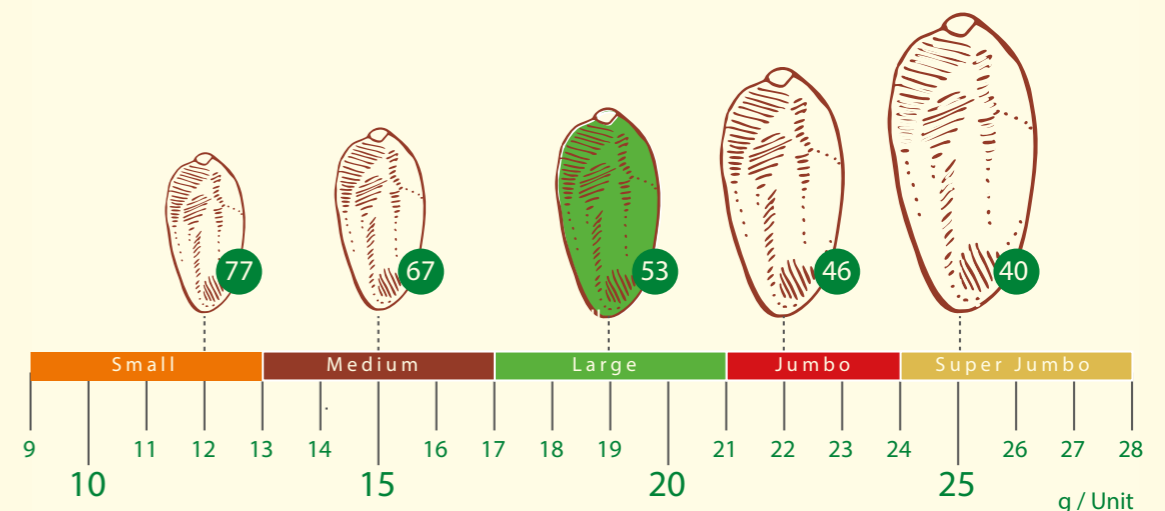

Net Weight / SKU	5 Kg
Gross Weight / SKU	5.4 Kg
Dimensions	29.2 X 38.7 X 8.4 cm
SKU / Pallet	200

Bar Code

Al Ayla Dates - Premium Jumbo

Brand	Al Ayala Dates
Product Name	Premium Jumbo
Product Code	A2
Quality	Premium
Skin Separation	< 5%
Code	12
Moisture, RH	23-27%
Validity	12 Months
Product Size	Jumbo
Weight Range	21- 24 g
Ave. Dates / Kg	46

Net Weight / SKU	5 Kg
Gross Weight / SKU	5.4 Kg
Dimensions	29.2 X 38.7 X 8.4 cm
SKU / Pallet	200

Bar Code

Nadine Dates LLC

تمر العائلة
ALAYLA DATES

Al Ayla Dates - Premium Large

Brand	Al Ayala Dates
Product Name	Premium Large
Product Code	A3
Quality	Premium
Skin Separation	< 5%
Code	13
Moisture, RH	23-27%
Validity	12 Months
Product Size	Large
Weight Range	17- 21 g
Ave. Dates / Kg	53
Net Weight / SKU	5 Kg
Gross Weight / SKU	5.4 Kg
Dimensions	29.2 X 38.7 X 8.4 cm
SKU / Pallet	200

Bar Code

Al Ayla Dates - Premium Medium

Brand	Al Ayala Dates
Product Name	Premium Medium
Product Code	A4
Quality	Premium
Skin Separation	< 5%
Code	14
Moisture, RH	23-27%
Validity	12 Months
Product Size	Medium
Weight Range	14 - 17 g
Ave. Dates / Kg	67

Net Weight / SKU	5 Kg
Gross Weight / SKU	5.4 Kg
Dimensions	29.2 X 38.7 X 8.4 cm
SKU / Pallet	200

Bar Code

Al Ayla Dates - Premium Medium

Brand	Al Ayala Dates
Product Name	Premium Medium
Product Code	A5
Quality	Premium
Skin Separation	< 5%
Code	15
Moisture, RH	23-27%
Validity	12 Months
Product Size	Small
Weight Range	< 13 g
Ave. Dates / Kg	77