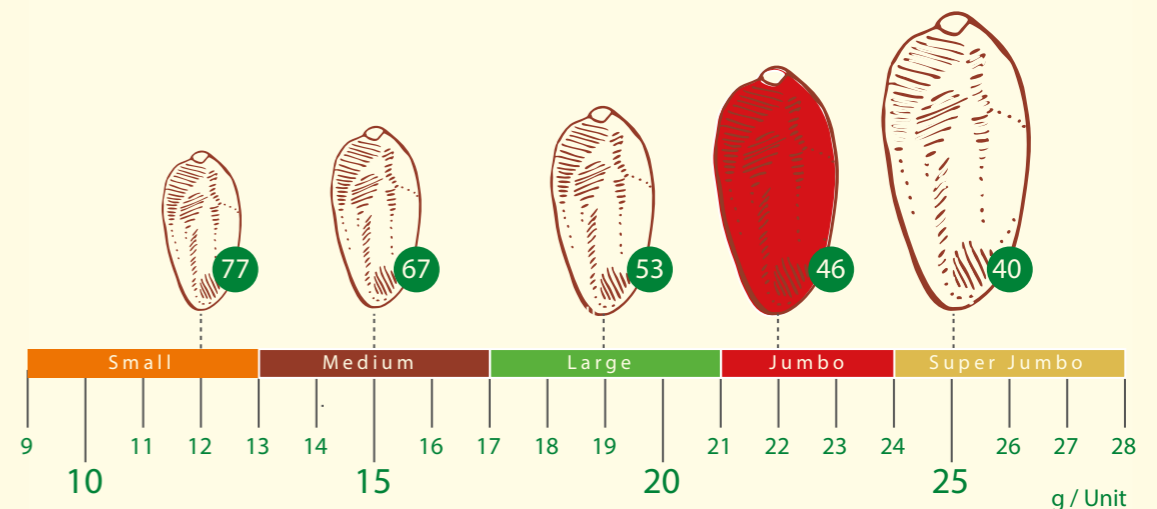

Net Weight / SKU	5 Kg
Gross Weight / SKU	5.4 Kg
Dimensions	29.2 X 38.7 X 8.4 cm
SKU / Pallet	200

Bar Code

Nadine Dates LLC

Delight Mega Boxes

Al Ayla Dates - Delight Jumbo Mix

Brand	Al Ayala Dates
Product Name	Delight Jumbo Mix
Product Code	B1
Quality	Delight
Skin Separation	< 20%
Code	21
Moisture, RH	23-27%.
Validity	12 Months
Product Size	Jumbo Mix
Weight Range	> 20 g
Ave. Dates / Kg	50

Net Weight / SKU	5 Kg
Gross Weight / SKU	5.4 Kg
Dimensions	29.2 X 38.7 X 8.4 cm
SKU / Pallet	200

Bar Code

تمر العائلة
ALAYLA DATES

Al Ayla Dates - Delight Jumbo

Brand	Al Ayla Dates
Product Name	Delight Jumbo
Product Code	B2
Quality	Delight
Skin Separation	< 20%
Code	22
Moisture, RH	23-27%
Validity	12 Months
Product Size	Jumbo
Weight Range	21- 24 g
Ave. Dates / Kg	46

Net Weight / SKU	5 Kg
Gross Weight / SKU	5.4 Kg
Dimensions	29.2 X 38.7 X 8.4 cm
SKU / Pallet	200

Bar Code

Al Ayla Dates - Delight Large

Brand	Al Ayala Dates
Product Name	Delight Large
Product Code	B3
Quality	Delight
Skin Separation	< 20%
Code	23
Moisture, RH	23-27%.
Validity	12 Months
Product Size	Large
Weight Range	17- 21 g
Ave. Dates / Kg	53
Net Weight / SKU	5 Kg
Gross Weight / SKU	5.4 Kg
Dimensions	29.2 X 38.7 X 8.4 cm
SKU / Pallet	200

Bar Code

Al Ayla Dates - Delight Medium

Brand	Al Ayala Dates
Product Name	Delight Medium
Product Code	B4
Quality	Delight
Skin Separation	< 20%
Code	24
Moisture, RH	23-27%.
Validity	12 Months
Product Size	Medium
Weight Range	13 - 17 g
Ave. Dates / Kg	67