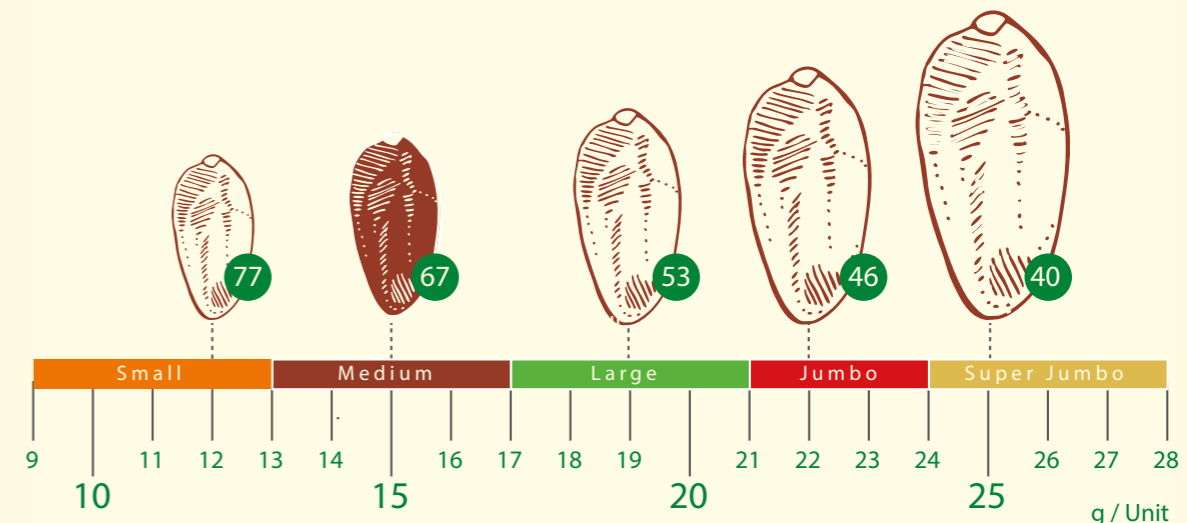

Bar Code

Al Ayla Dates - Compact Box

Brand Al Ayla Dates
Product Name Compact Box
Product Code D2
Quality Premium
Skin Separation < 5%
Code 14
Moisture, RH 23-27%.
Validity 12 Months

Product Size Medium
Weight Range 13-17 g
Ave. Dates / Kg 67

Single Pack

Master Pack

Net Weight / SKU 1 Kg 8 x 1 Kg
Gross Weight / SKU 1.1 Kg 9.2 Kg
Dimensions 18 x 13.5 x 7.5 cm 38.5 x 29 x 16.5 cm
SKU / Pallet 960 120

Bar Code

Al Ayla Dates - Mini Compact Box

Brand Al Ayala Dates
Product Name Mini Compact Box
Product Code D3
Quality Premium
Skin Separation < 15%
Code 14
Moisture, RH 23-27%.
Validity 12 Months