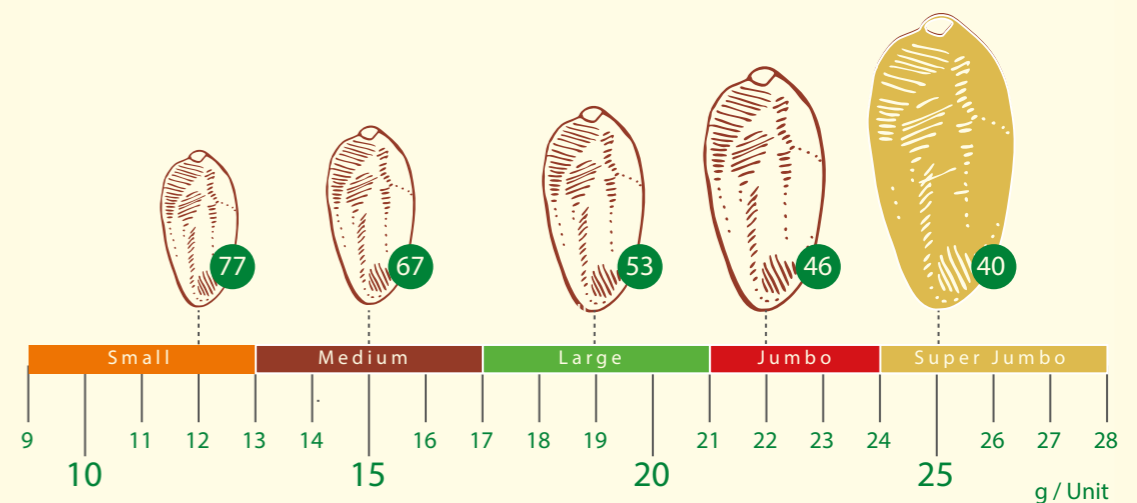

Nadine Dates LLC

Product Catalogue

2022

Nadine Dates LLC

Premium Mega Boxes

Al Ayla Dates - Premium Super Jumbo

Brand	Al Ayala Dates
Product Name	Premium Super Jumbo
Product Code	A1
Quality	Premium
Skin Separation	< 5%
Code	11
Moisture, RH	23-27%
Validity	12 Months
Product Size	Super Jumbo
Weight Range	> 24 g
Ave. Dates / Kg	40

Net Weight / SKU	5 Kg
Gross Weight / SKU	5.4 Kg
Dimensions	29.2 X 38.7 X 8.4 cm
SKU / Pallet	200

Bar Code

Al Ayla Dates - Premium Jumbo

Brand	Al Ayala Dates
Product Name	Premium Jumbo
Product Code	A2
Quality	Premium
Skin Separation	< 5%
Code	12
Moisture, RH	23-27%
Validity	12 Months
Product Size	Jumbo
Weight Range	21- 24 g
Ave. Dates / Kg	46

Net Weight / SKU	5 Kg
Gross Weight / SKU	5.4 Kg
Dimensions	29.2 X 38.7 X 8.4 cm
SKU / Pallet	200

Bar Code

Nadine Dates LLC

تمر العائلة
ALAYLA DATES

Al Ayla Dates - Premium Large

Brand	Al Ayala Dates
Product Name	Premium Large
Product Code	A3
Quality	Premium
Skin Separation	< 5%
Code	13
Moisture, RH	23-27%
Validity	12 Months
Product Size	Large
Weight Range	17- 21 g
Ave. Dates / Kg	53
Net Weight / SKU	5 Kg
Gross Weight / SKU	5.4 Kg
Dimensions	29.2 X 38.7 X 8.4 cm
SKU / Pallet	200

Net Weight / SKU	5 Kg
Gross Weight / SKU	5.4 Kg
Dimensions	29.2 X 38.7 X 8.4 cm
SKU / Pallet	200

Bar Code

Al Ayla Dates - Premium Medium

Brand	Al Ayala Dates
Product Name	Premium Medium
Product Code	A5
Quality	Premium
Skin Separation	< 5%
Code	15
Moisture, RH	23-27%
Validity	12 Months
Product Size	Small
Weight Range	< 13 g
Ave. Dates / Kg	77