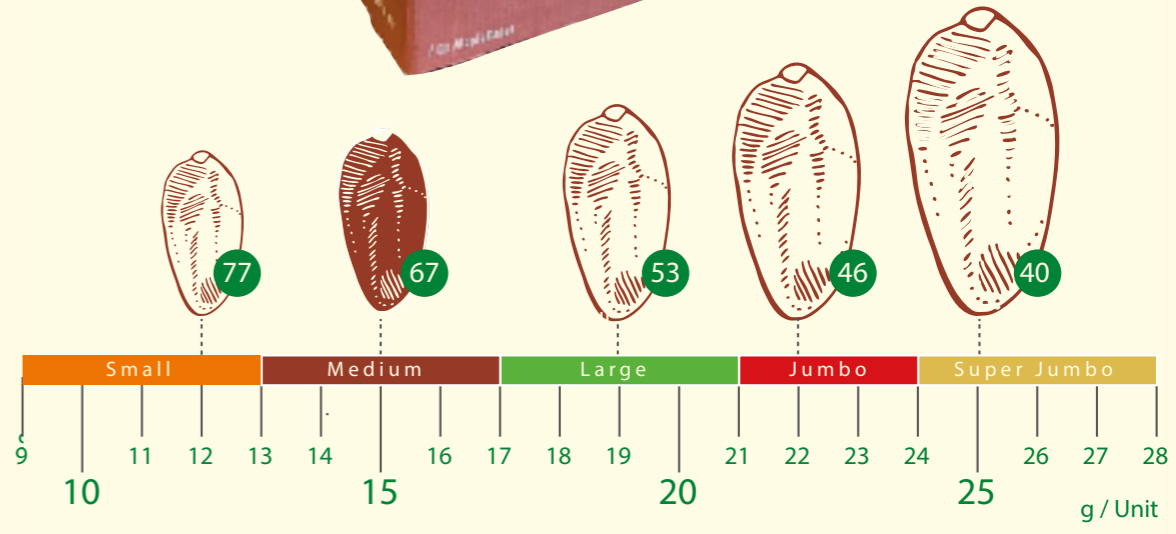

Bar Code

Al Ayla Dates - Family Box

Brand Al Ayala Dates
Product Name Delight Large
Product Code D4
Quality Delight
Skin Separation < 20%
Code 23
Moisture, RH 23-27%.
Validity 18 Months

Product Size Large
Weight Range 17 - 21 g
Ave. Dates / Kg 53

	Single Pack	Master Pack
Net Weight / SKU	1 Kg	4 x 1 Kg
Gross Weight / SKU	1.1 Kg	4.6 Kg
Dimensions	26.5 x 13 x 5 cm	27 x 27 x 12 cm
SKU / Pallet	-	-

Bar Code

Nadine Dates LLC

Small Packages

Al Ayla Dates - Snack Bag

Brand	Al Ayala Dates	
Product Name	Snack Bag/Box	
Product Code	E1	
Quality	Premium	
Skin Separation	< 10%	
Code	13	
Moisture, RH	23-27%.	
Validity	12 Months	
Product Size	Medium	
Weight Range	14 - 17 g	
Ave. Dates / Kg	67	
Net Weight / SKU	Single Pack	Master Pack
	250 g	4 x 250 g
Gross Weight / SKU	275 g	1.490 Kg
Dimensions	-	13.5 x 24 x 18.5 cm
SKU / Pallet		

Bar Code

Al Ayala Dates - On the Go

Brand	Al Ayala Dates
Product Name	On the Go
Product Code	E3
Quality	Premium
Skin Separation	< 10%
Code	13
Moisture, RH	23-27%.
Validity	12 Months
Product Size	Large
Weight Range	17- 21 g
Ave. Dates / Kg	53