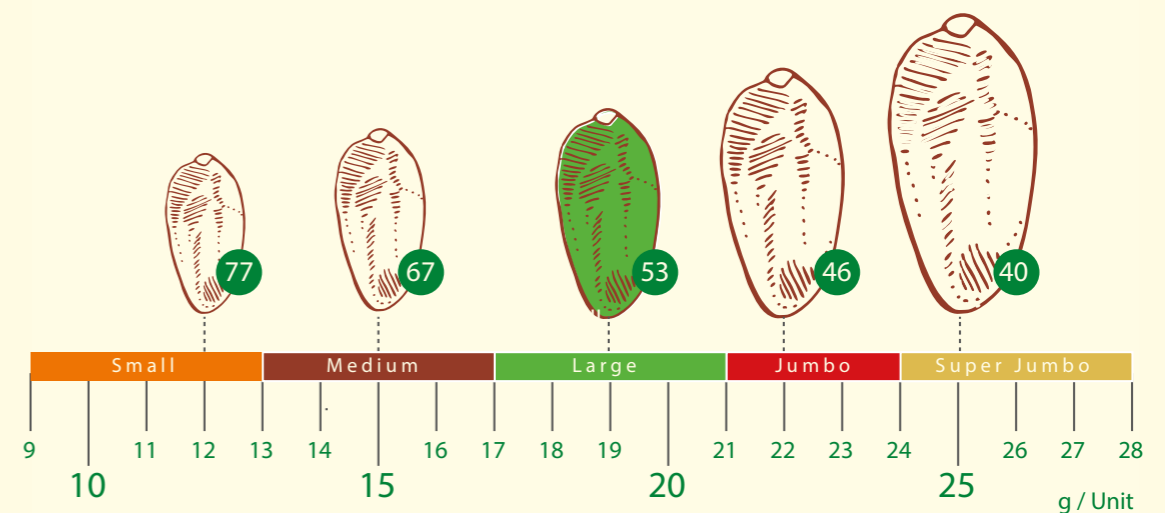

Net Weight / SKU	5 Kg
Gross Weight / SKU	5.4 Kg
Dimensions	29.2 X 38.7 X 8.4 cm
SKU / Pallet	200

Bar Code

Nadine Dates LLC

Delight Mega Boxes

Al Ayla Dates - Delight Jumbo Mix

Brand	Al Ayala Dates
Product Name	Delight Jumbo Mix
Product Code	B1
Quality	Delight
Skin Separation	< 20%
Code	21
Moisture, RH	23-27%.
Validity	12 Months
Product Size	Jumbo Mix
Weight Range	> 20 g
Ave. Dates / Kg	50

Net Weight / SKU	5 Kg
Gross Weight / SKU	5.4 Kg
Dimensions	29.2 X 38.7 X 8.4 cm
SKU / Pallet	200

Bar Code

تمر العائلة
ALAYLA DATES

Al Ayla Dates - Delight Jumbo

Brand	Al Ayla Dates
Product Name	Delight Jumbo
Product Code	B2
Quality	Delight
Skin Separation	< 20%
Code	22
Moisture, RH	23-27%
Validity	12 Months
Product Size	Jumbo
Weight Range	21- 24 g
Ave. Dates / Kg	46

Net Weight / SKU	5 Kg
Gross Weight / SKU	5.4 Kg
Dimensions	29.2 X 38.7 X 8.4 cm
SKU / Pallet	200

Bar Code

Al Ayla Dates - Delight Large

Brand	Al Ayala Dates
Product Name	Delight Large
Product Code	B3
Quality	Delight
Skin Separation	< 20%
Code	23
Moisture, RH	23-27%.
Validity	12 Months
Product Size	Large
Weight Range	17- 21 g
Ave. Dates / Kg	53
Net Weight / SKU	5 Kg
Gross Weight / SKU	5.4 Kg
Dimensions	29.2 X 38.7 X 8.4 cm
SKU / Pallet	200

Bar Code

Al Ayla Dates - Delight Medium

Brand	Al Ayala Dates
Product Name	Delight Medium
Product Code	B4
Quality	Delight
Skin Separation	< 20%
Code	24
Moisture, RH	23-27%.
Validity	12 Months
Product Size	Medium
Weight Range	13 - 17 g
Ave. Dates / Kg	67