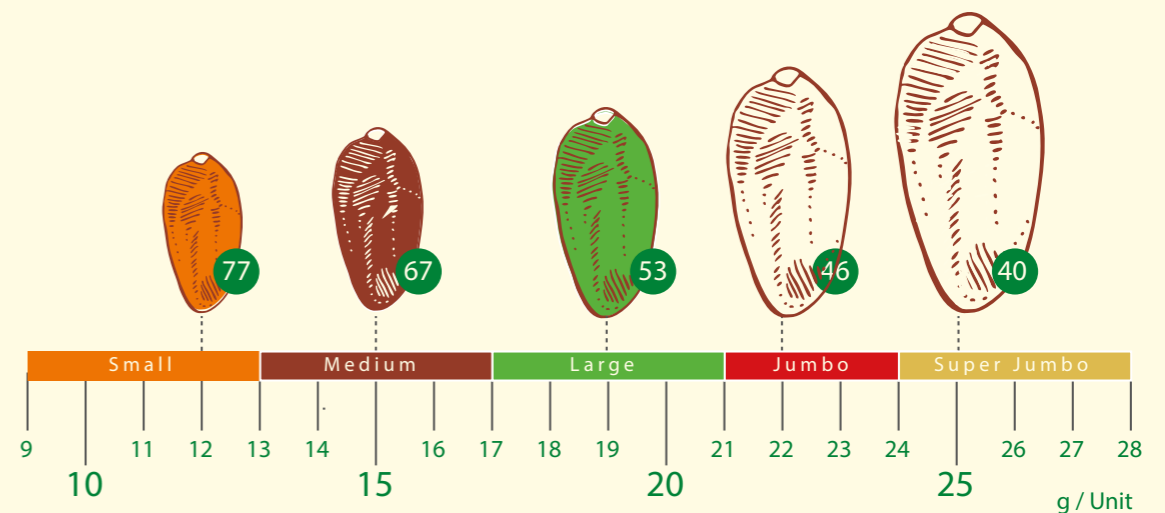

Net Weight / SKU	5 Kg
Gross Weight / SKU	5.4 Kg
Dimensions	29.2 X 38.7 X 8.4 cm
SKU / Pallet	200

Bar Code

Al Ayla Dates - Delight Large

Brand	Al Ayala Dates
Product Name	Delight Large
Product Code	B3
Quality	Delight
Skin Separation	< 20%
Code	23
Moisture, RH	23-27%.
Validity	12 Months
Product Size	Large
Weight Range	17- 21 g
Ave. Dates / Kg	53
Net Weight / SKU	5 Kg
Gross Weight / SKU	5.4 Kg
Dimensions	29.2 X 38.7 X 8.4 cm
SKU / Pallet	200

Bar Code

Al Ayla Dates - Delight Medium

Brand	Al Ayala Dates
Product Name	Delight Medium
Product Code	B4
Quality	Delight
Skin Separation	< 20%
Code	24
Moisture, RH	23-27%.
Validity	12 Months
Product Size	Medium
Weight Range	13 - 17 g
Ave. Dates / Kg	67

Net Weight / SKU	5 Kg
Gross Weight / SKU	5.4 Kg
Dimensions	29.2 X 38.7 X 8.4 cm
SKU / Pallet	200

Bar Code

Red Box - Classic Mix

Brand Red Box
Product Name Classic Mix
Product Code C2
Quality Classic
Skin Separation < 30%
Code 40
Moisture, RH 23-27%.
Validity 12 Months
Product Size SML
Weight Range < 21 g
Ave. Dates / Kg 65

Net Weight / SKU 5 Kg
Gross Weight / SKU 5.4 Kg
Dimensions 29.2 X 38.7 X 8.4 cm
SKU / Pallet 200

Bar Code

Orange Box - Balloon Mix

Brand	Orange Box
Product Name	Balloon Mix
Product Code	C3
Quality	Balloon
Skin Separation	> 30%
Code	50
Moisture, RH	23-27%.
Validity	12 Months
Product Size	SML
Weight Range	< 21 g
Ave. Dates / Kg	65